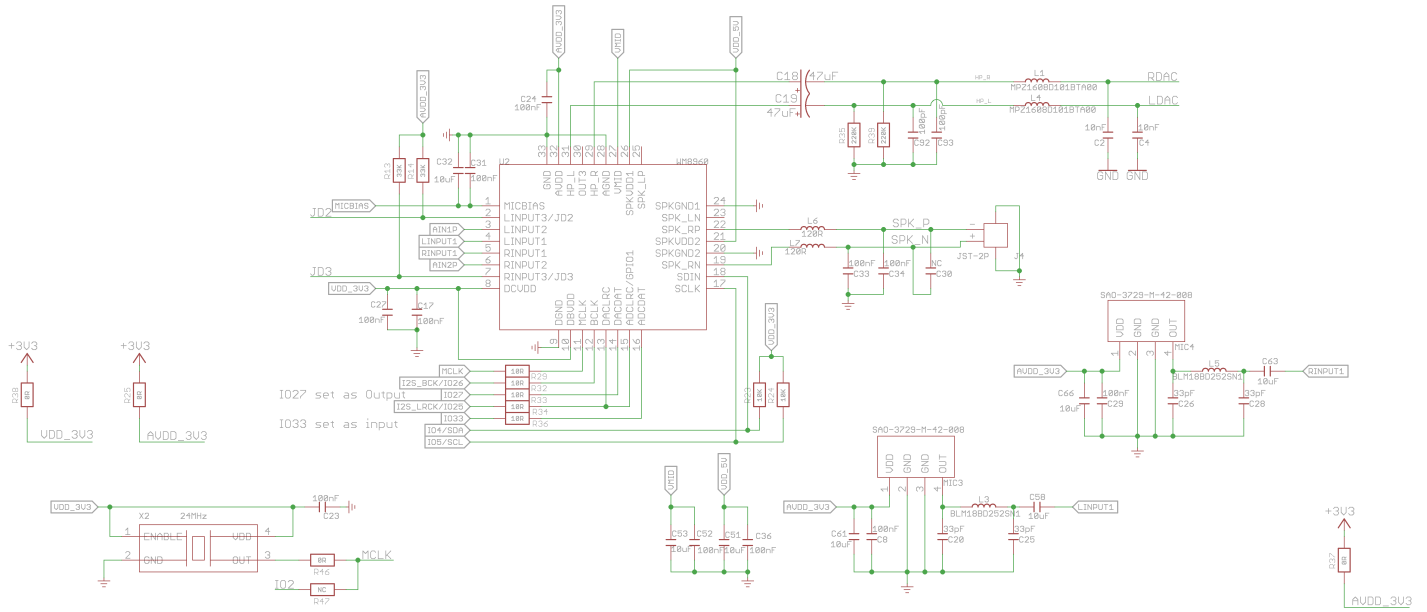

WM8960

ESP32: I035~I039 Input Only

Voice Interaction Hat for MakePython v2.3 Charlin Fakerlabs