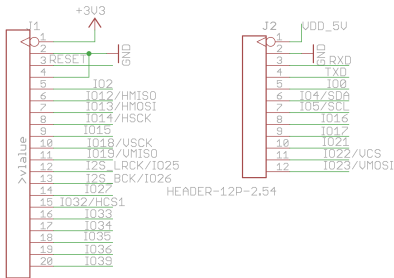

WM8960

ESP32: I035~I039 Input Only

Voice Interaction Hat for MakePython v2.3 Charlin Fakerlabs