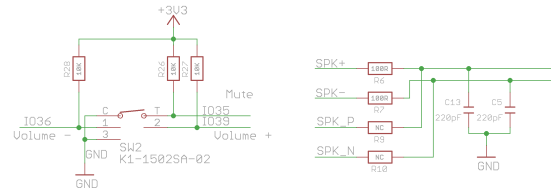

WM8960

ESP32: I035~I039 Input Only

Voice Interaction Hat for MakePython v2.3 Charlin Fakerlabs